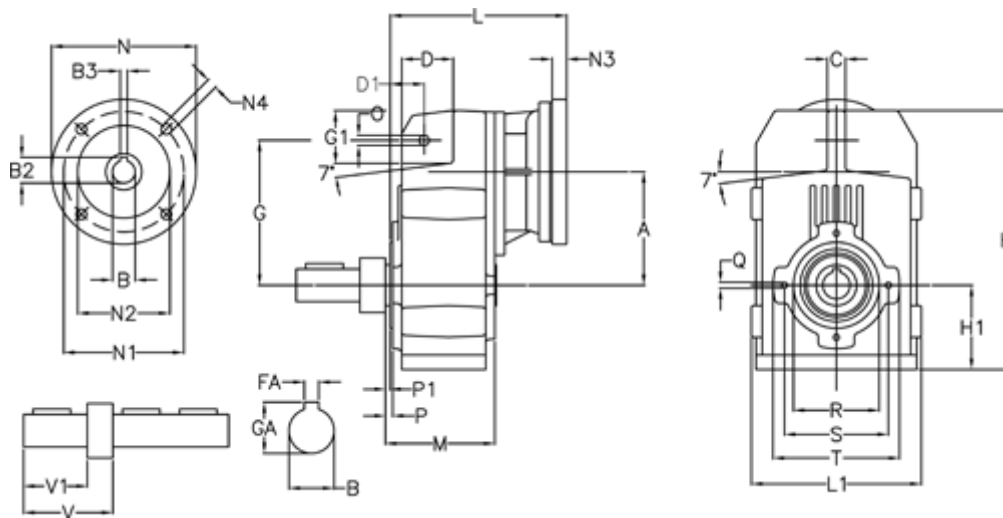

Article number: 29560512991225

Description: Shaft mounted gear
A512R-129,9-P71B5

Measures

A = 211.30	FA = 14	M = 163.0	Q = M12x19
B = 50	G = 278	N = 160	R = 180
B1 = 14	G1 = 105.5	N1 = 130	S = 215
B2 = 16.3	GA = 53.5	N2 = 110	T = 250
B3 = 5	H = 479.0	N4 = M8x16	V = 146.5
C = 20	H1 = 144.0	O = 22	V1 = 100
D = 93.5	L = 268.0	P = 8.5	
D1 = 65.0	L1 = 273	P1 = 4.5	